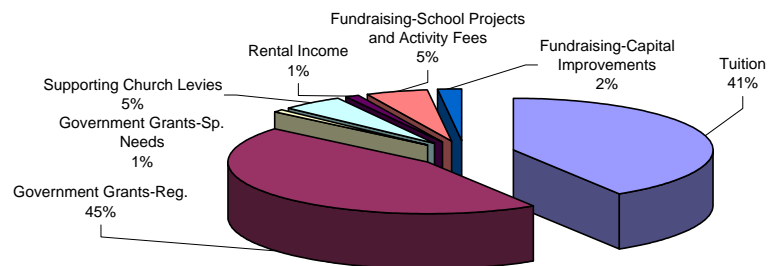

Source of Income